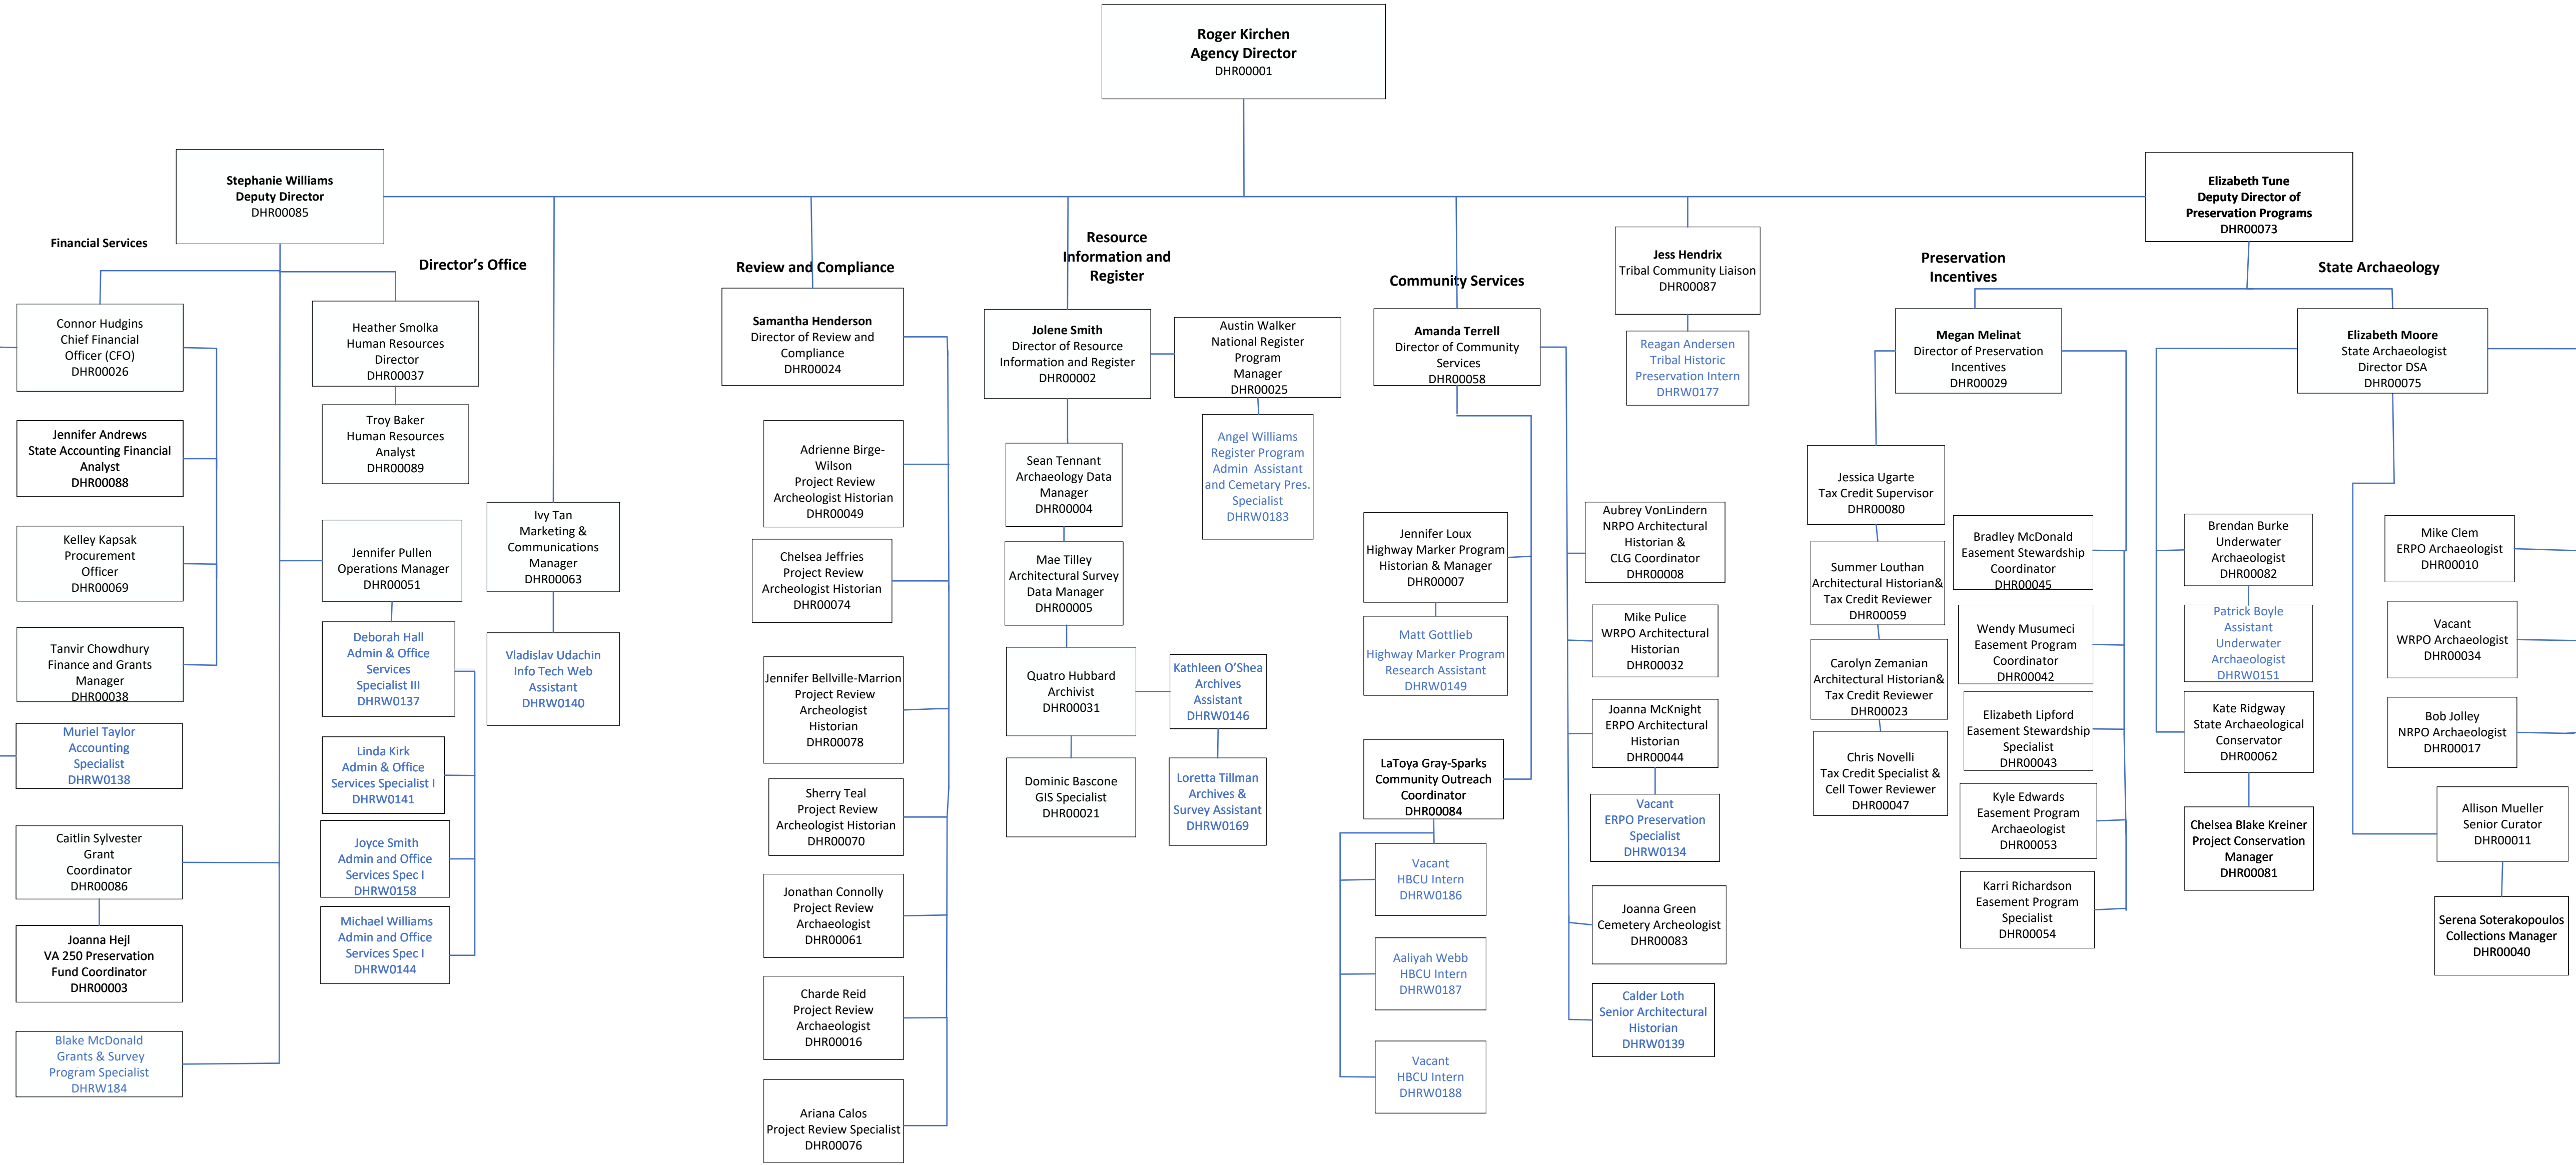

DEPARTMENT OF HISTORIC RESOURCES

FTE Positions Wage Positions